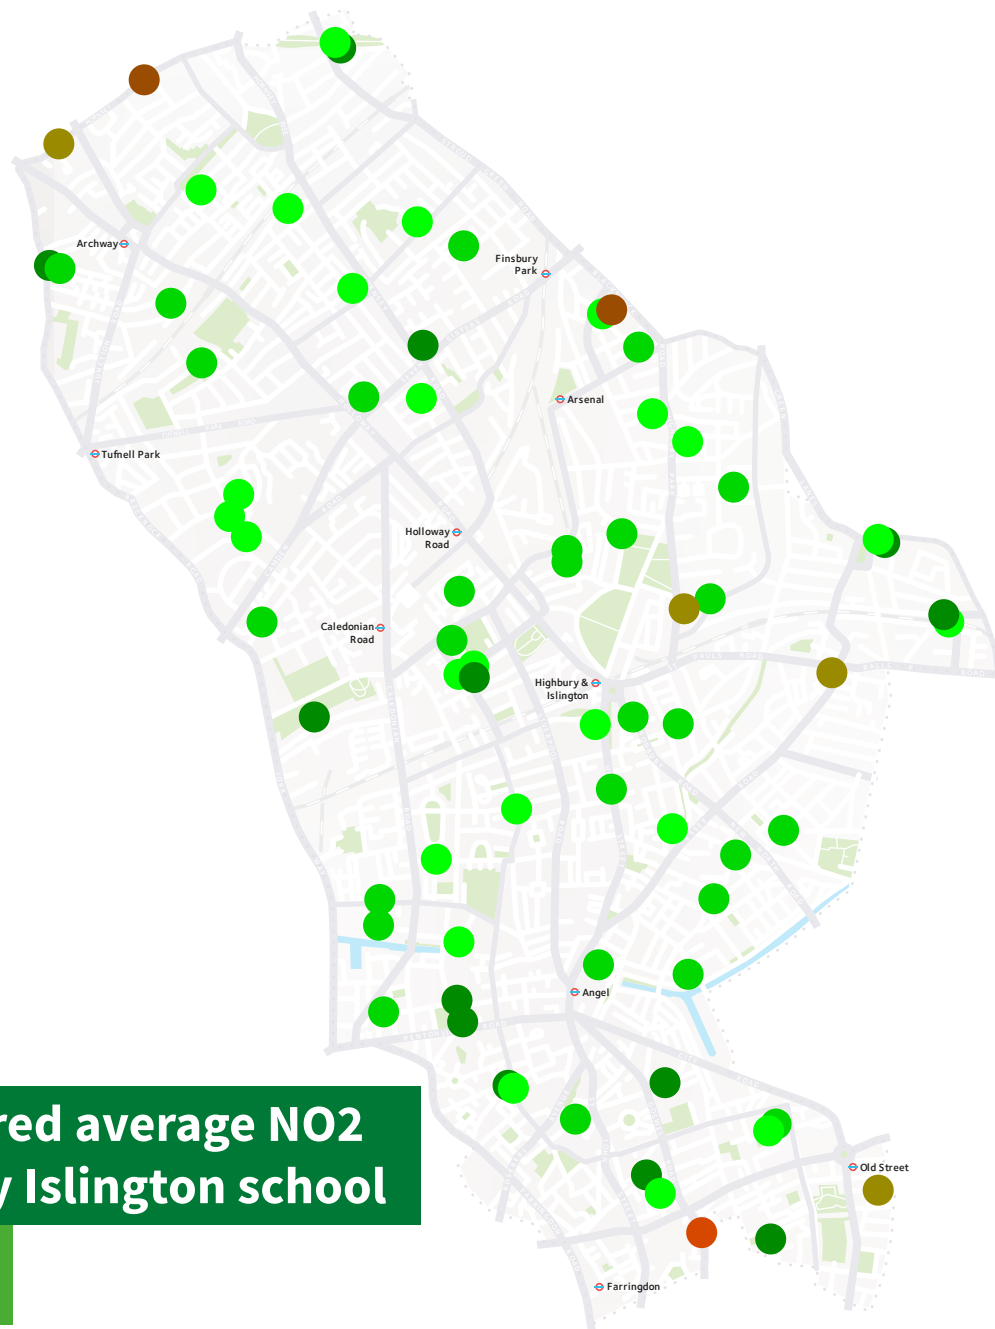

Islington schools air quality data

**Monitored average NO2
at every Islington school**

2018

Source: Islington Council diffusion tubes

Islington schools air quality data

Monitored average NO2
at every Islington school

2019

Source: Islington Council diffusion tubes