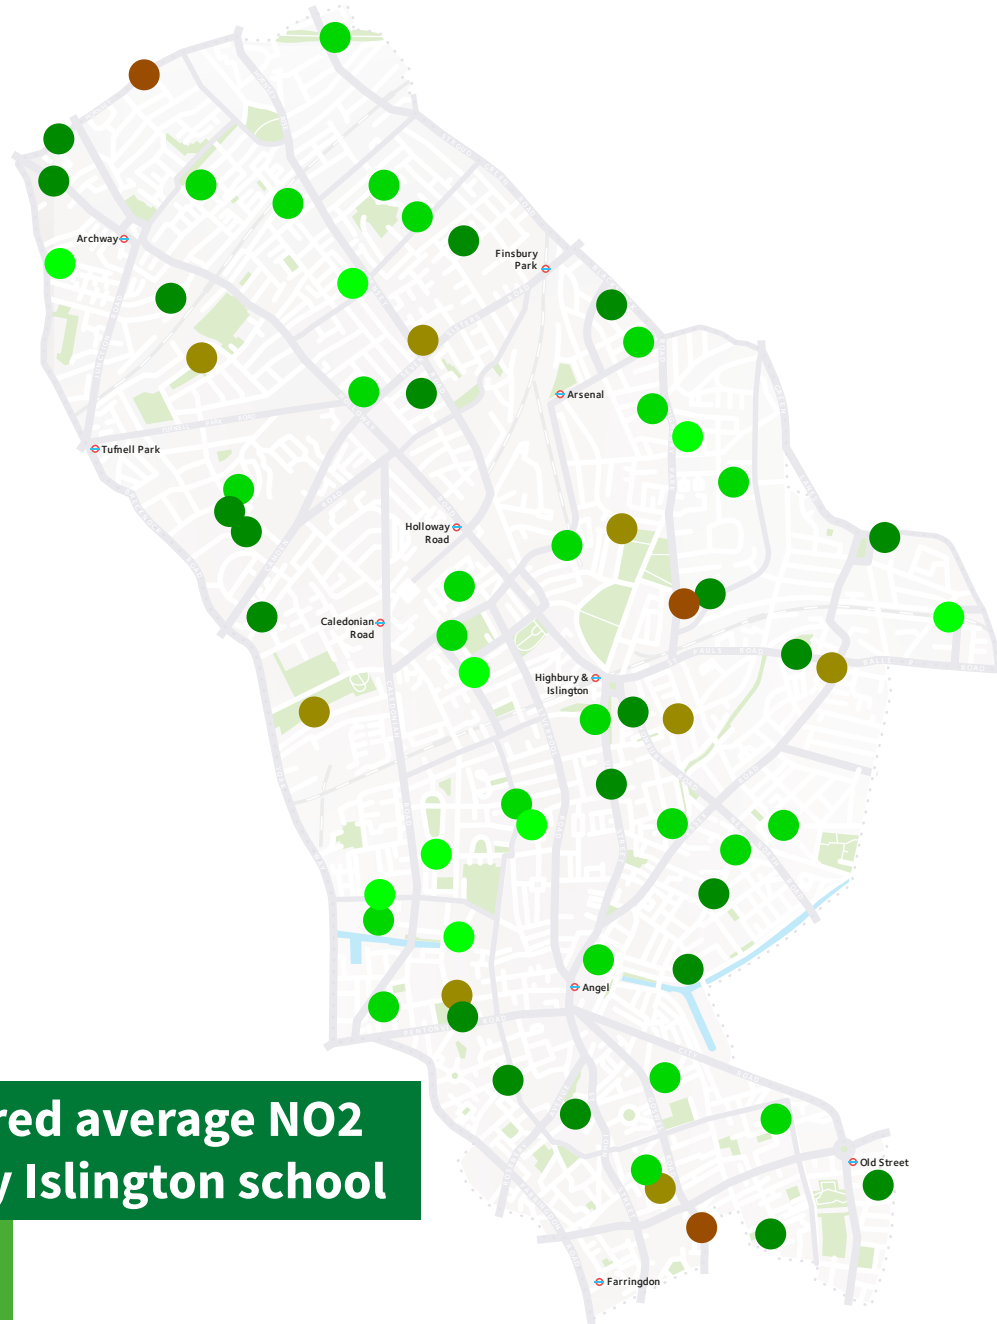

Islington schools air quality data

**Monitored average NO2
at every Islington school**

2018

Source: Islington Council diffusion tubes

Islington schools air quality data

Monitored average NO2
at every Islington school

2019

Source: Islington Council diffusion tubes