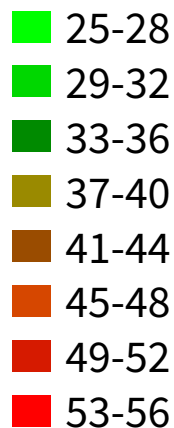

Islington schools air quality data

**Monitored average NO2
at every Islington school**

2018

Source: Islington Council diffusion tubes

Islington schools air quality data

Monitored average NO2
at every Islington school