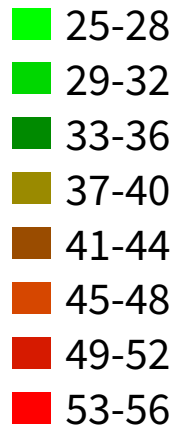

Islington schools air quality data

**Monitored average NO2
at every Islington school**

2018

Source: Islington Council diffusion tubes

Islington schools air quality data

Monitored average NO2
at every Islington school